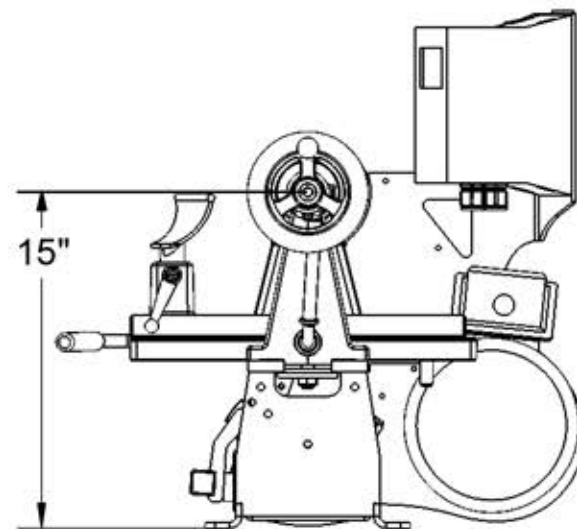

Swing over bed = 14"
 Swing over banjo = 10.25"
 Distance between centers = 26"
 Adding extension to bed increases center distant to 42"
 Adding extension to outboard side increases swing to 20"

Scout Dimensions