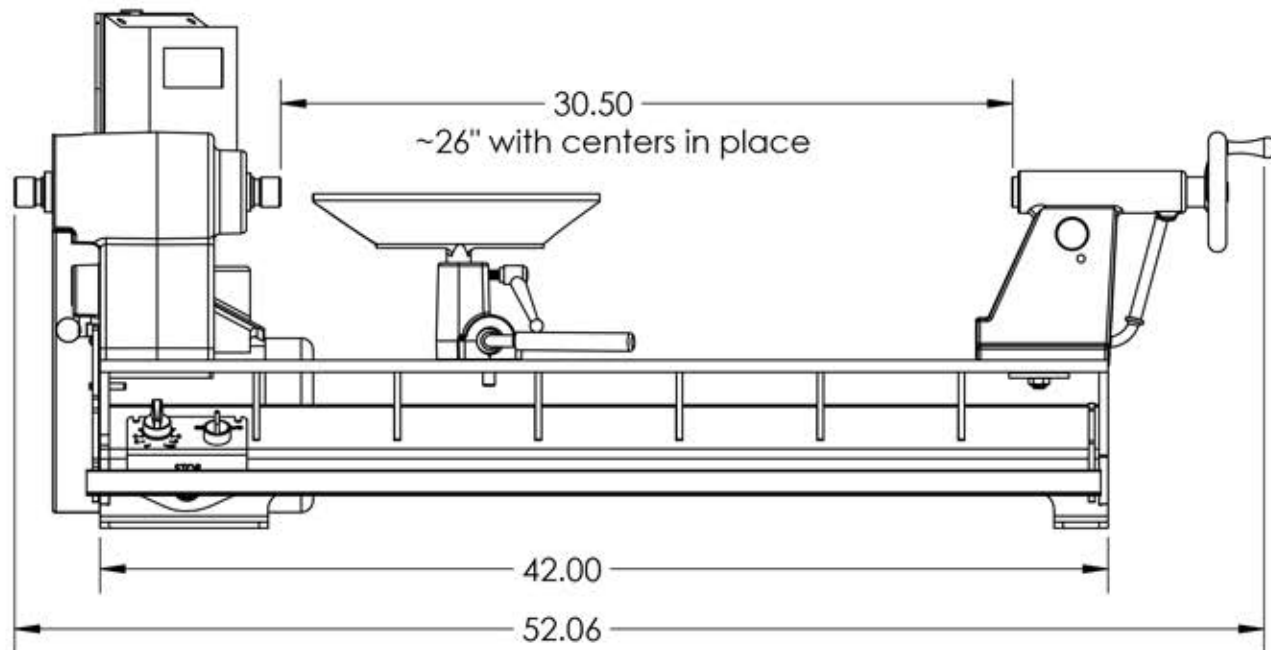

Swing over bed = 14"
 Swing over banjo = 10.25"
 Distance between centers = 26"
 Adding extension to bed increases center distant to 42"
 Adding extension to outboard side increases swing to 20"

Scout Dimensions